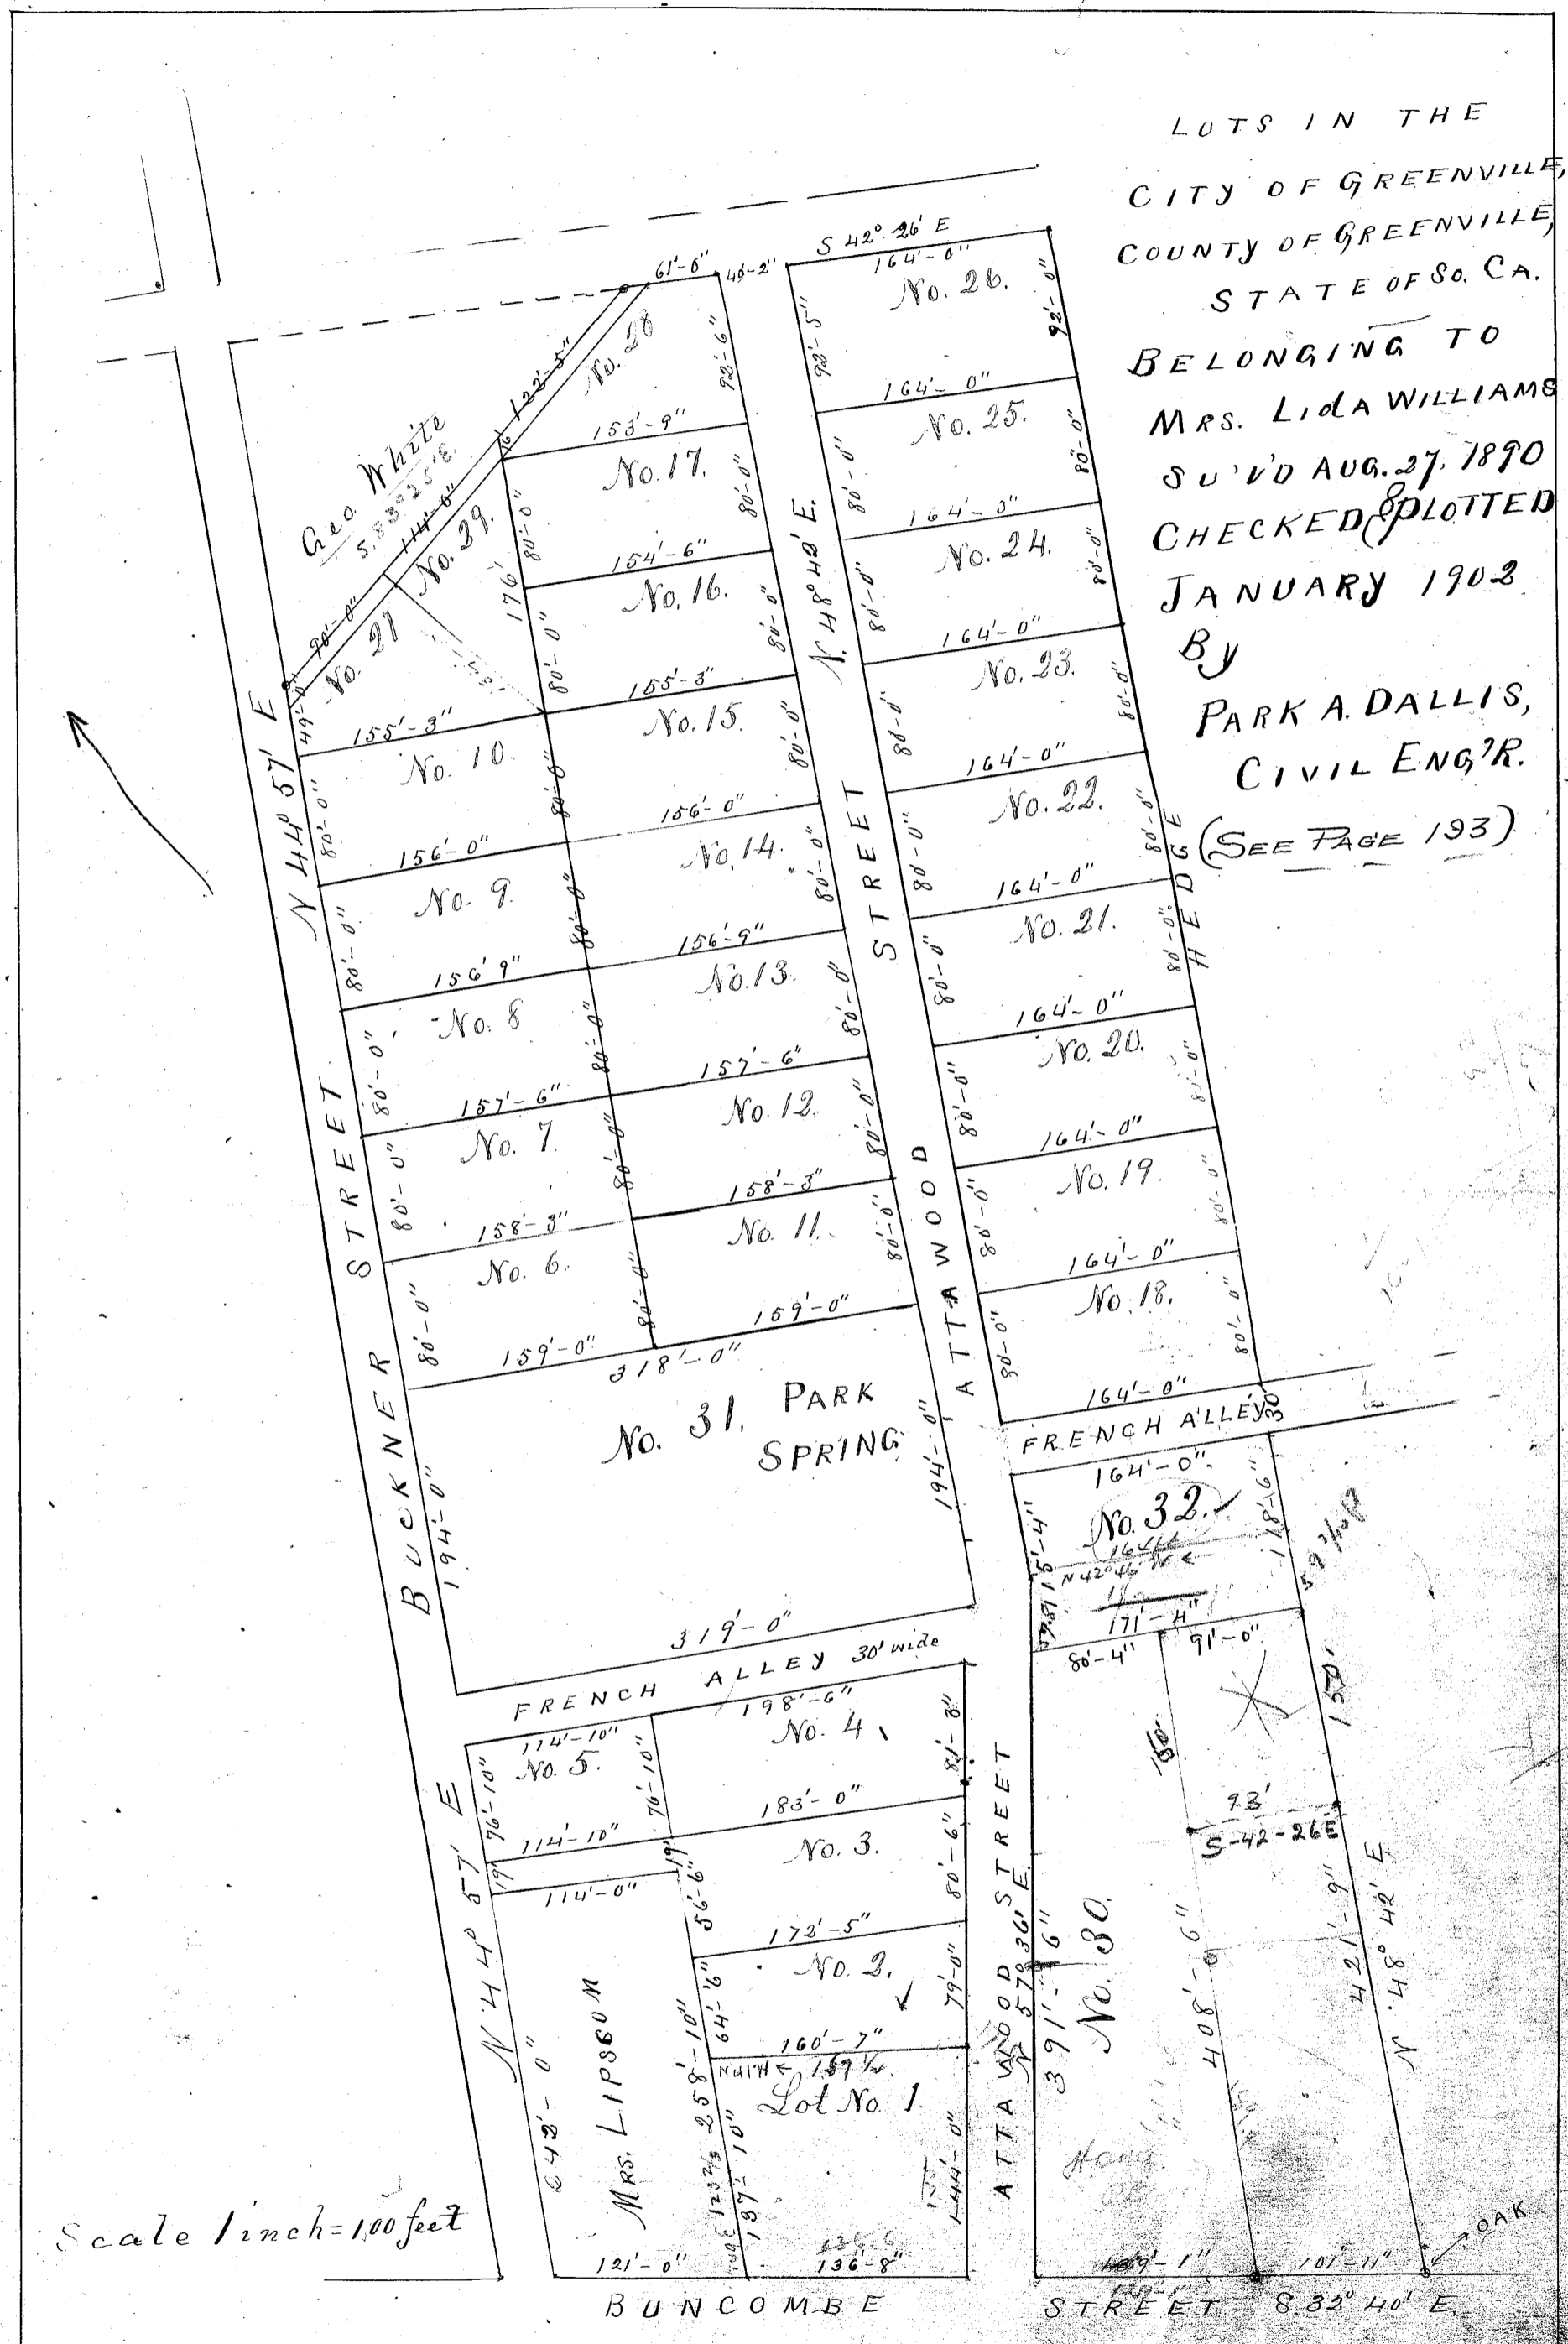

LOTS IN THE  
 CITY OF GREENVILLE,  
 COUNTY OF GREENVILLE,  
 STATE OF SO. CA.  
 BELONGING TO  
 MRS. LIDA WILLIAMS  
 SUB'D AUG. 27, 1890  
 CHECKED & PLOTTED  
 JANUARY 1902  
 BY  
 PARK A. DALLIS,  
 CIVIL ENG'R.  
 (SEE PAGE 193)

Scale 1 inch = 100 feet

Recorded Feb. 18th 1902